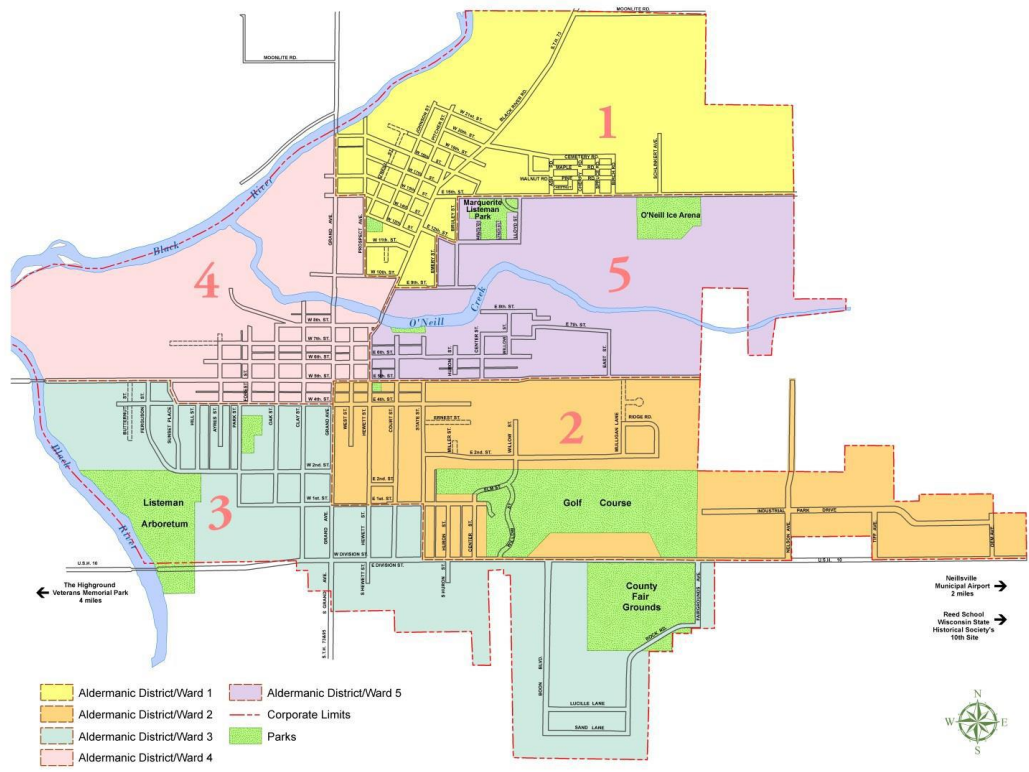

City of Neillsville

Clark County, Wisconsin
Street & Ward Map

2010 Census Population 2,463

A | B | C | D | E | F | G | H | I | J | K | L | M | N | O | P | Q | R | S | T | U | V | W

City Hall: 118 W. Fifth Street, Neillsville, WI 54456   Phone: (715) 743-2105   www.neillsville-wi.com   neills@tds.net

18
17
16
15
14
13
12
11
10
9
8
7
6
5
4
3
2
1